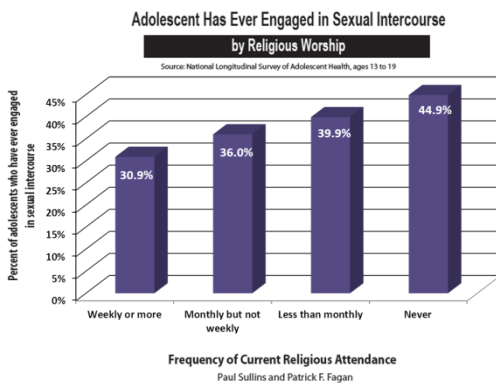

MARRI FINDINGS

ON FAITH & FAMILY

A DEEPER LOOK AT BALTIMORE

More about the Relationship between Blacks and Their Government in Baltimore

Senior Fellow, Henry Potrykus, has produced new statistics on the family life and poverty situation that black children in Baltimore find themselves in. ([The full report is found here](#))

MAPPING AMERICA

The Percentage of Adolescents Who Have Ever Engaged in Sexual Intercourse by Religious Worship

Wave one of the National Longitudinal Survey of Adolescent Health (Add Health) found that teenagers who worshipped weekly were least likely to have engaged in sexual intercourse. ([Read more here](#))