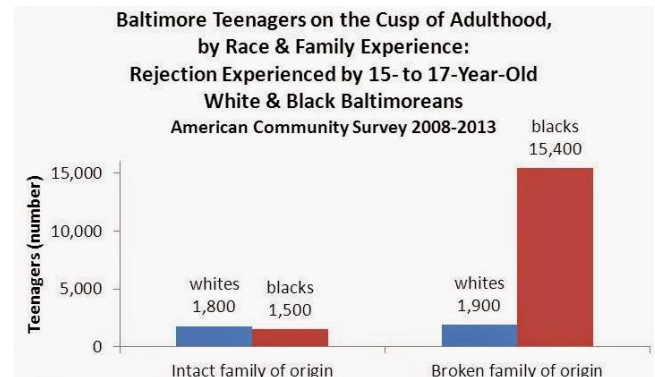

MARRI FINDINGS

ON FAITH & FAMILY

A DEEPER LOOK AT BALTIMORE

More about the Relationship between Blacks and Their Government in Baltimore

Senior Fellow, Henry Potrykus, has produced new statistics on the family life and poverty situation that black children in Baltimore find themselves in. ([The full report is found here](#))

MAPPING AMERICA

The Percentage of Adolescents Who Have Ever Engaged in Sexual Intercourse by Religious Worship

Wave one of the National Longitudinal Survey of Adolescent Health (Add Health) found that teenagers who worshipped weekly were least likely to have engaged in sexual intercourse. ([Read more here](#))